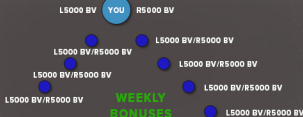

Based on the example above

$1650 - TEAM COMMISSION
+
$4200 - MANAGEMENT BONUSES
=

$5850 IN WEEKLY COMMISSIONS!
(minimum)

5

RANK ADVANCEMENT BONUSES

RANK ADVANCEMENT

Become an FTR Global leader, build your team, and unlock these lucrative **one-time CASH BONUSES!**

	DIAMOND	$100,000
	EMERALD	$50,000
	RUBY	$25,000
	SAPPHIRE	$10,000
	PLATINUM	$5,000
	GOLD	$2,500
	SILVER	$1000
	BRONZE	$500
	STAR AMBASSADOR	
	AMBASSADOR